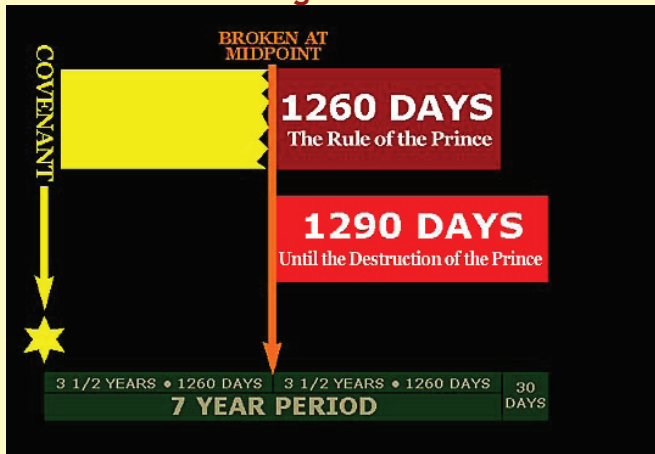

End Times Charts

Rapture Positions Compared

Daniel's 70th Week

Daniel's 70th Week and Armageddon

Daniel's 70th Week, Armageddon, and the Millennium

The First Six Seals Opened

The Timing of the Rapture