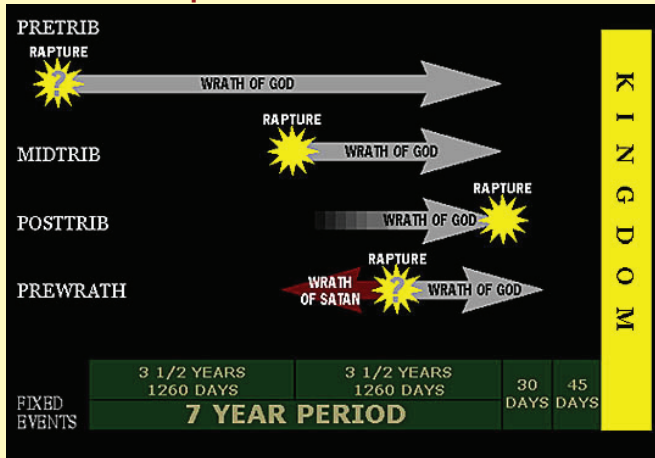

End Times Charts

Rapture Positions Compared

Daniel's 70th Week

Daniel's 70th Week and Armageddon

Daniel's 70th Week, Armageddon, and the Millennium

The First Six Seals Opened

The Timing of the Rapture