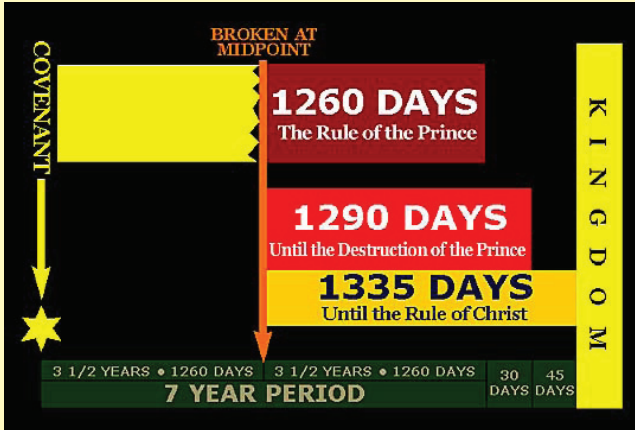

End Times Charts

Rapture Positions Compared

Daniel's 70th Week

Daniel's 70th Week and Armageddon

Daniel's 70th Week, Armageddon, and the Millennium

The First Six Seals Opened

The Timing of the Rapture