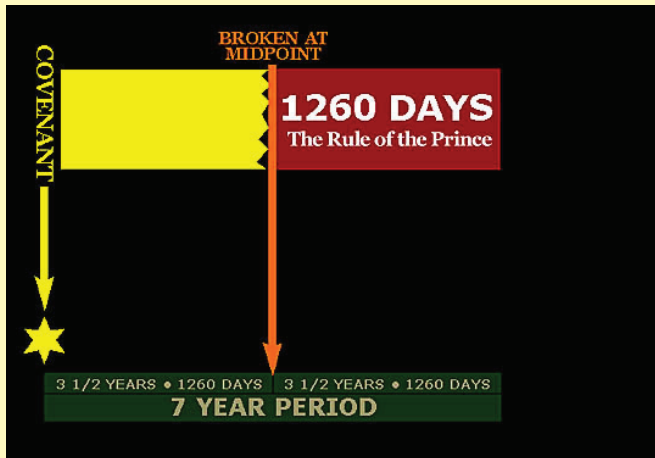

End Times Charts

Rapture Positions Compared

Daniel's 70th Week

Daniel's 70th Week and Armageddon

Daniel's 70th Week, Armageddon, and the Millennium

The First Six Seals Opened

The Timing of the Rapture