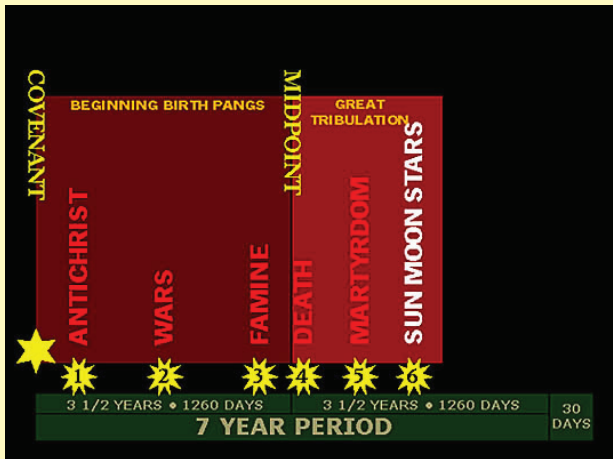

End Times Charts

Rapture Positions Compared

Daniel's 70th Week

Daniel's 70th Week and Armageddon

Daniel's 70th Week, Armageddon, and the Millennium

The First Six Seals Opened

The Timing of the Rapture